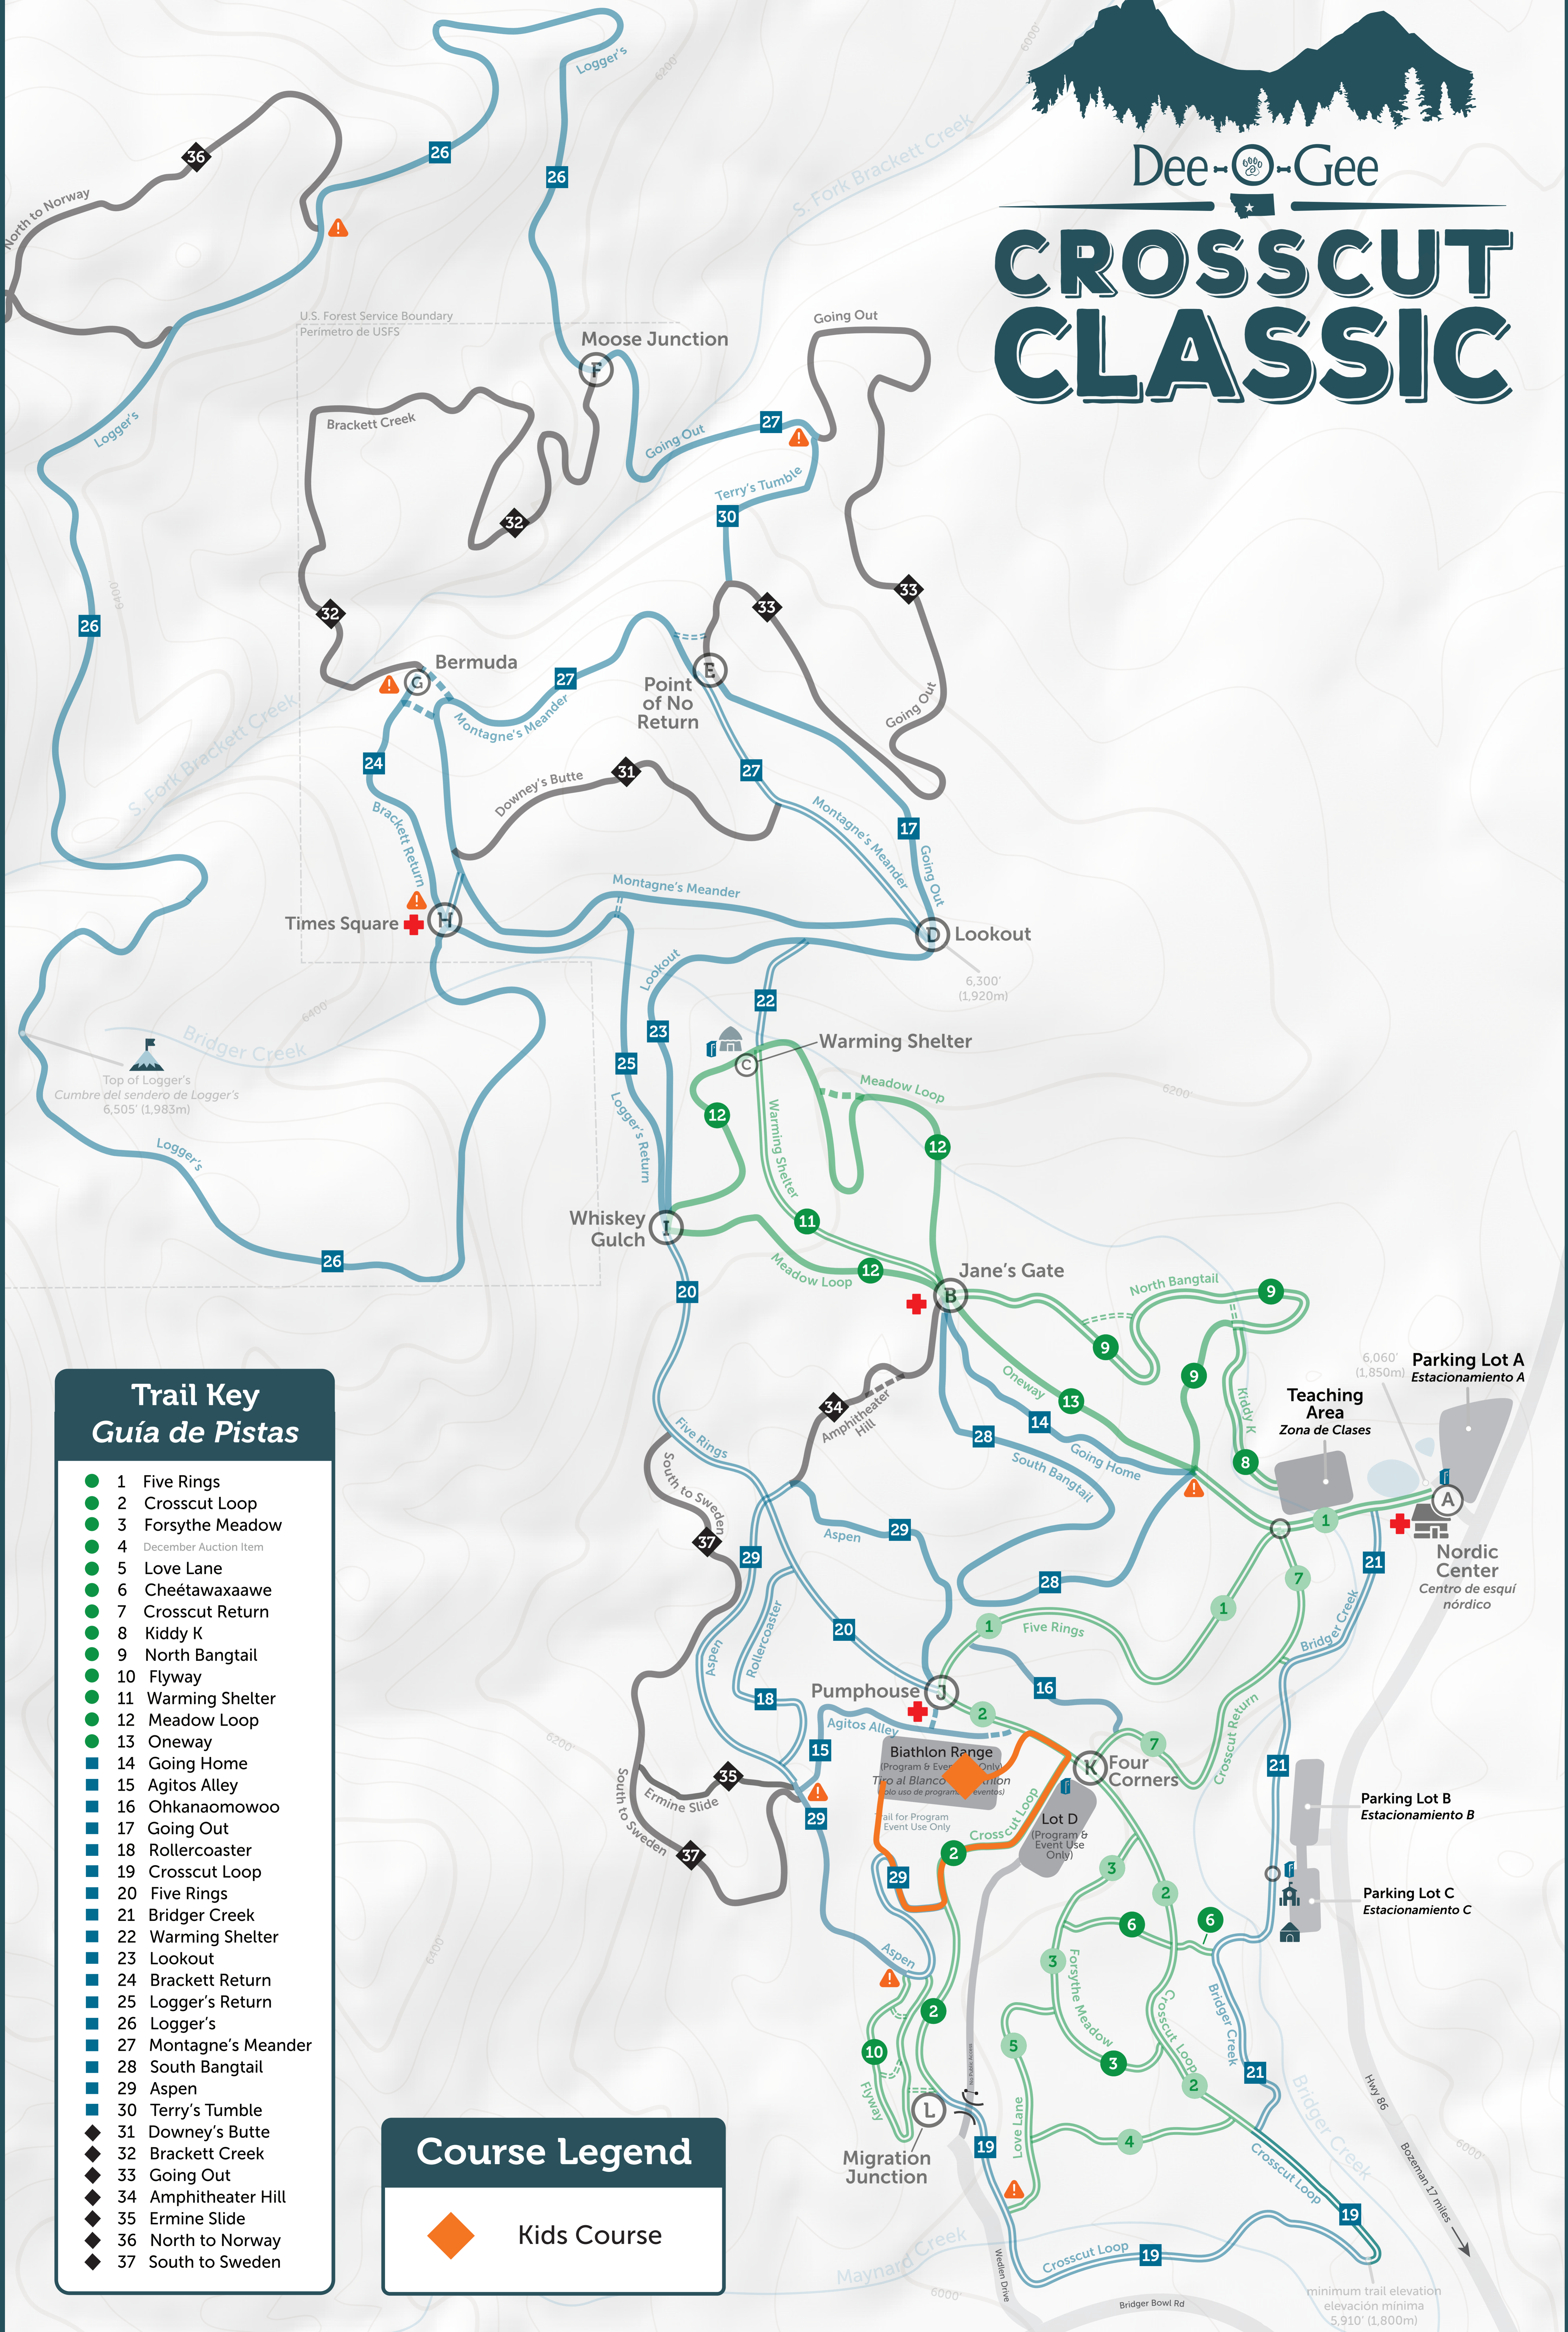

Dee-Ge

CROSSCUT CLASSIC

Trail Key Guía de Pistas

- 1 Five Rings
- 2 Crosscut Loop
- 3 Forsythe Meadow
- 4 December Auction Item
- 5 Love Lane
- 6 Cheétawaxaawe
- 7 Crosscut Return
- 8 Kiddy K
- 9 North Bangtail
- 10 Flyway
- 11 Warming Shelter
- 12 Meadow Loop
- 13 Oneway
- 14 Going Home
- 15 Agitos Alley
- 16 Ohkanaomowoo
- 17 Going Out
- 18 Rollercoaster
- 19 Crosscut Loop
- 20 Five Rings
- 21 Bridger Creek
- 22 Warming Shelter
- 23 Lookout
- 24 Brackett Return
- 25 Logger's Return
- 26 Logger's
- 27 Montagne's Meander
- 28 South Bangtail
- 29 Aspen
- 30 Terry's Tumble
- ◆ 31 Downey's Butte
- ◆ 32 Brackett Creek
- ◆ 33 Going Out
- ◆ 34 Amphitheater Hill
- ◆ 35 Ermine Slide
- ◆ 36 North to Norway
- ◆ 37 South to Sweden

Course Legend

◆ Kids Course

minimum trail elevation
elevación mínima
5,910' (1,800m)