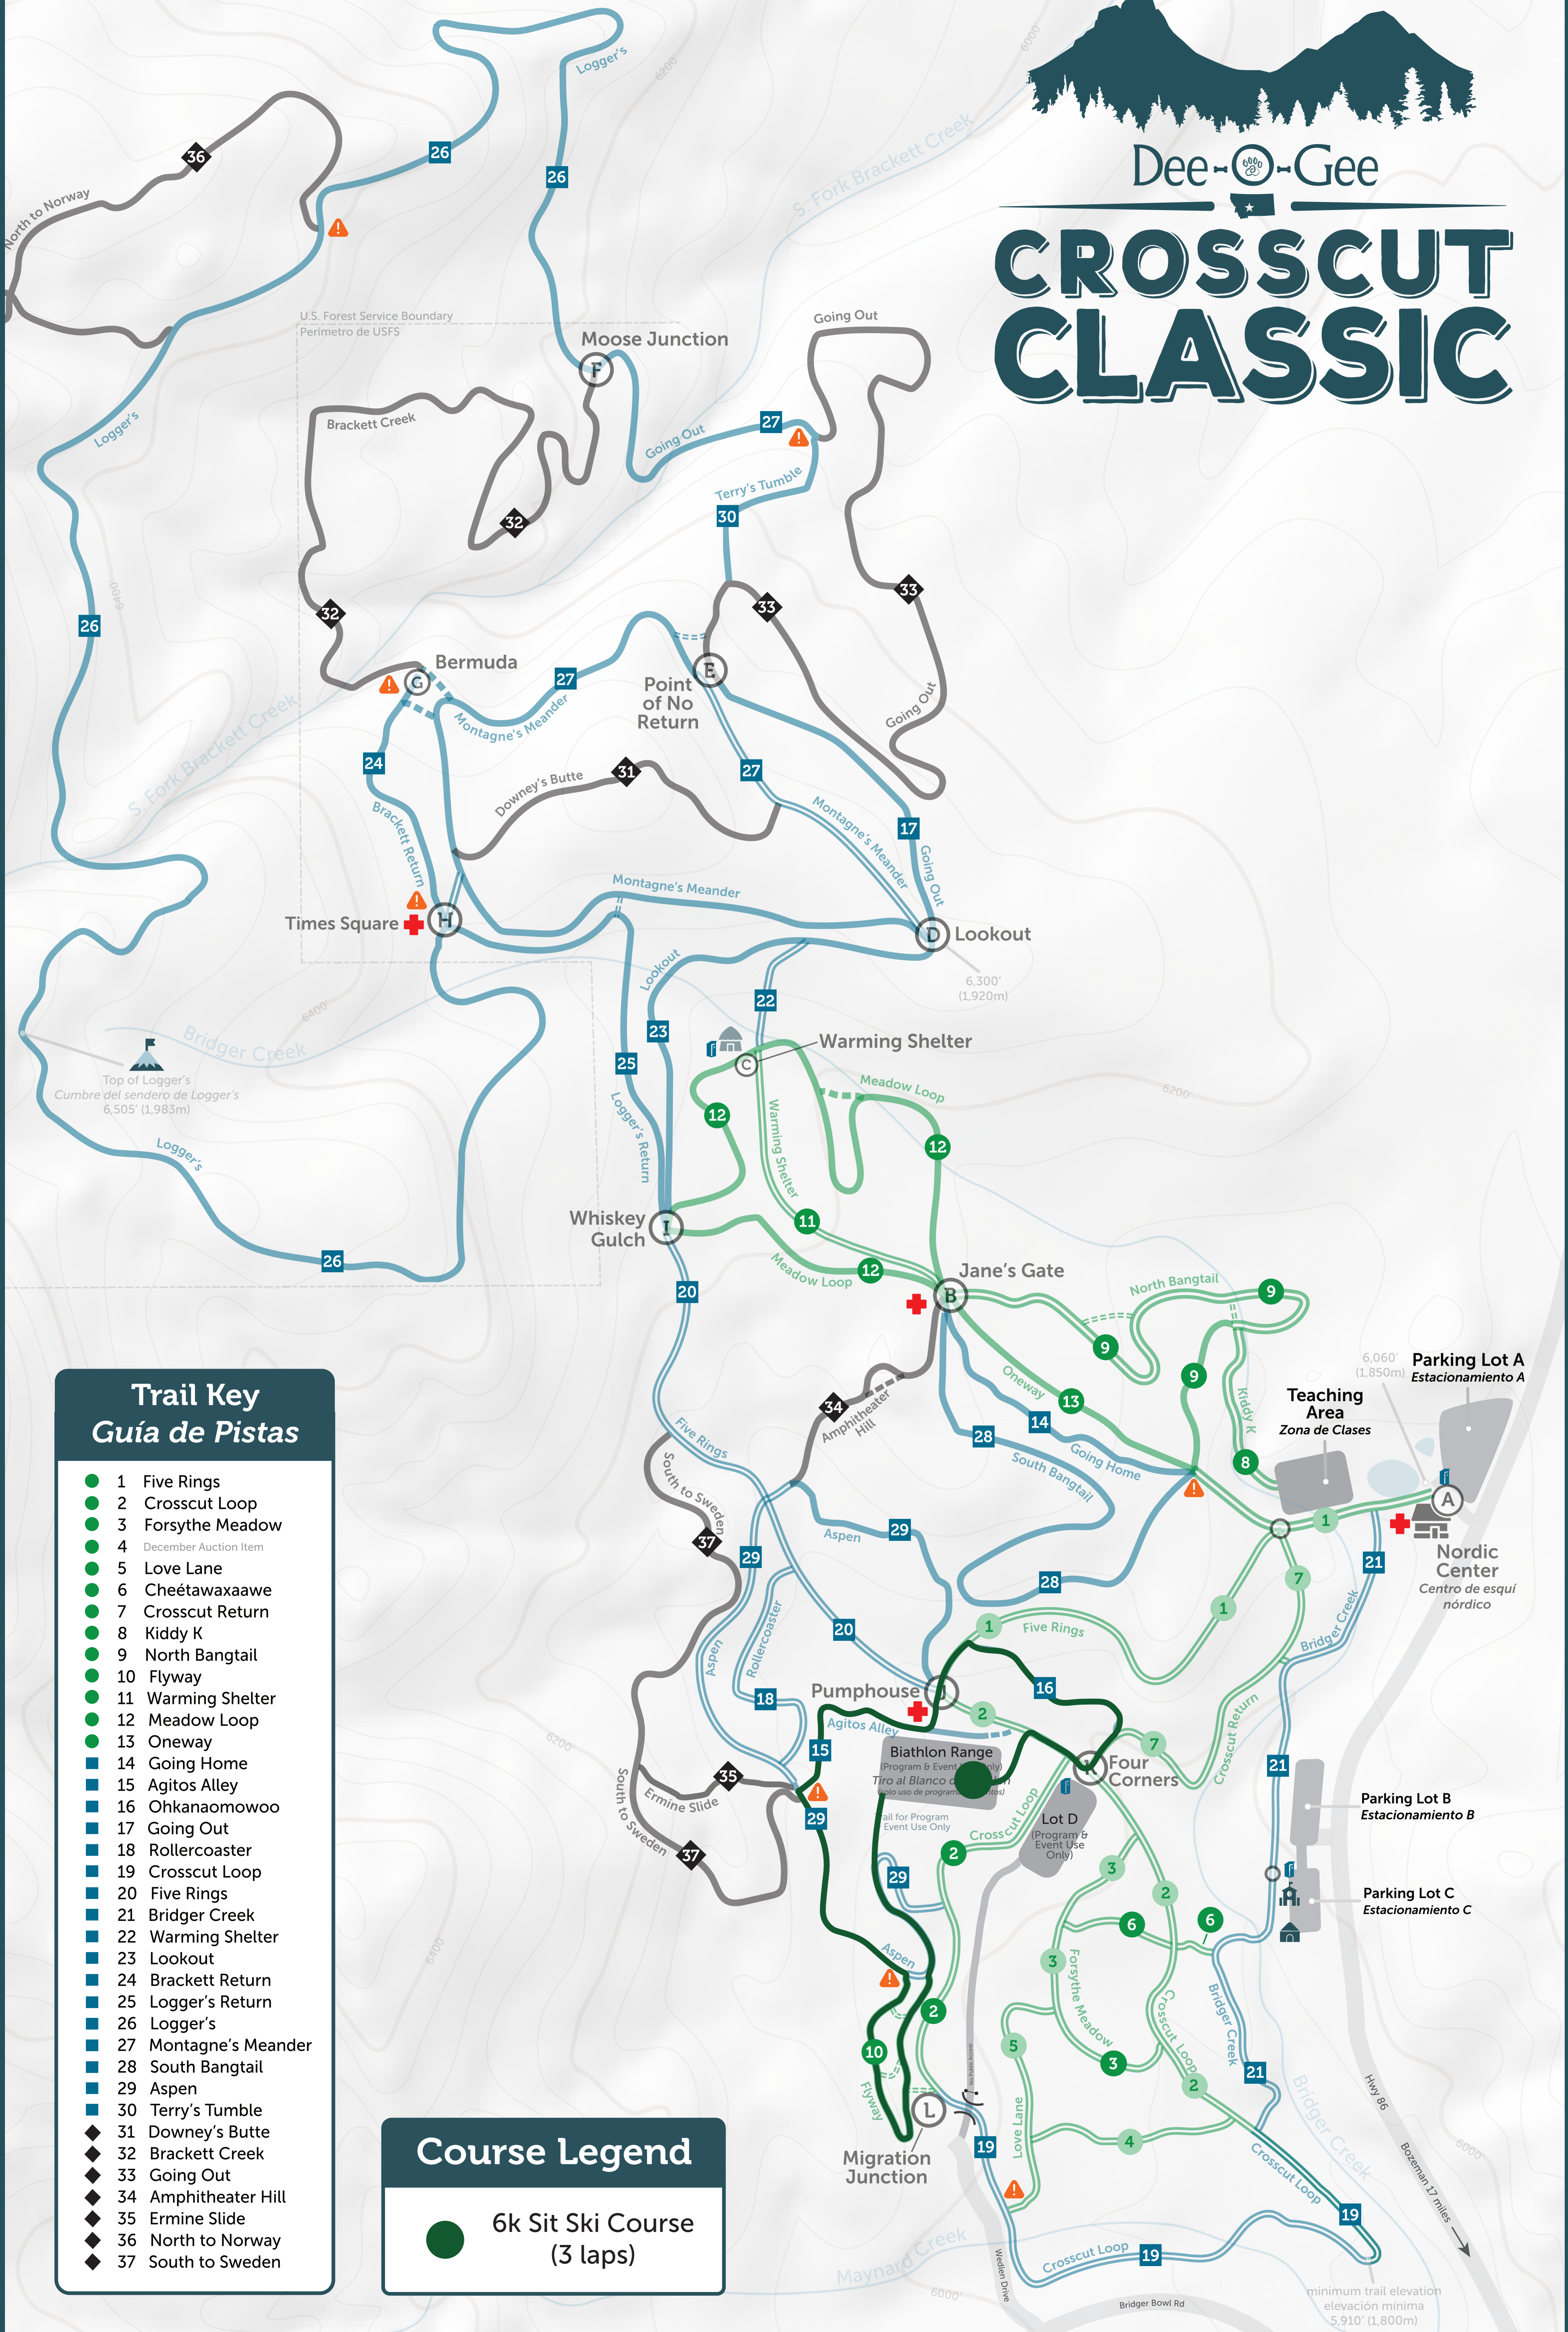

Dee-Ge

CROSSCUT CLASSIC

Trail Key Guía de Pistas

- 1 Five Rings
- 2 Crosscut Loop
- 3 Forsythe Meadow
- 4 December Auction Item
- 5 Love Lane
- 6 Cheétawaxaawe
- 7 Crosscut Return
- 8 Kiddy K
- 9 North Bangtail
- 10 Flyway
- 11 Warming Shelter
- 12 Meadow Loop
- 13 Oneway
- 14 Going Home
- 15 Agitos Alley
- 16 Ohkanaomowoo
- 17 Going Out
- 18 Rollercoaster
- 19 Crosscut Loop
- 20 Five Rings
- 21 Bridger Creek
- 22 Warming Shelter
- 23 Lookout
- 24 Brackett Return
- 25 Logger's Return
- 26 Logger's
- 27 Montagne's Meander
- 28 South Bangtail
- 29 Aspen
- 30 Terry's Tumble
- ◆ 31 Downey's Butte
- ◆ 32 Brackett Creek
- ◆ 33 Going Out
- ◆ 34 Amphitheater Hill
- ◆ 35 Ermine Slide
- ◆ 36 North to Norway
- ◆ 37 South to Sweden

Course Legend

- 6k Sit Ski Course (3 laps)

minimum trail elevation
elevación mínima
5,910' (1,800m)