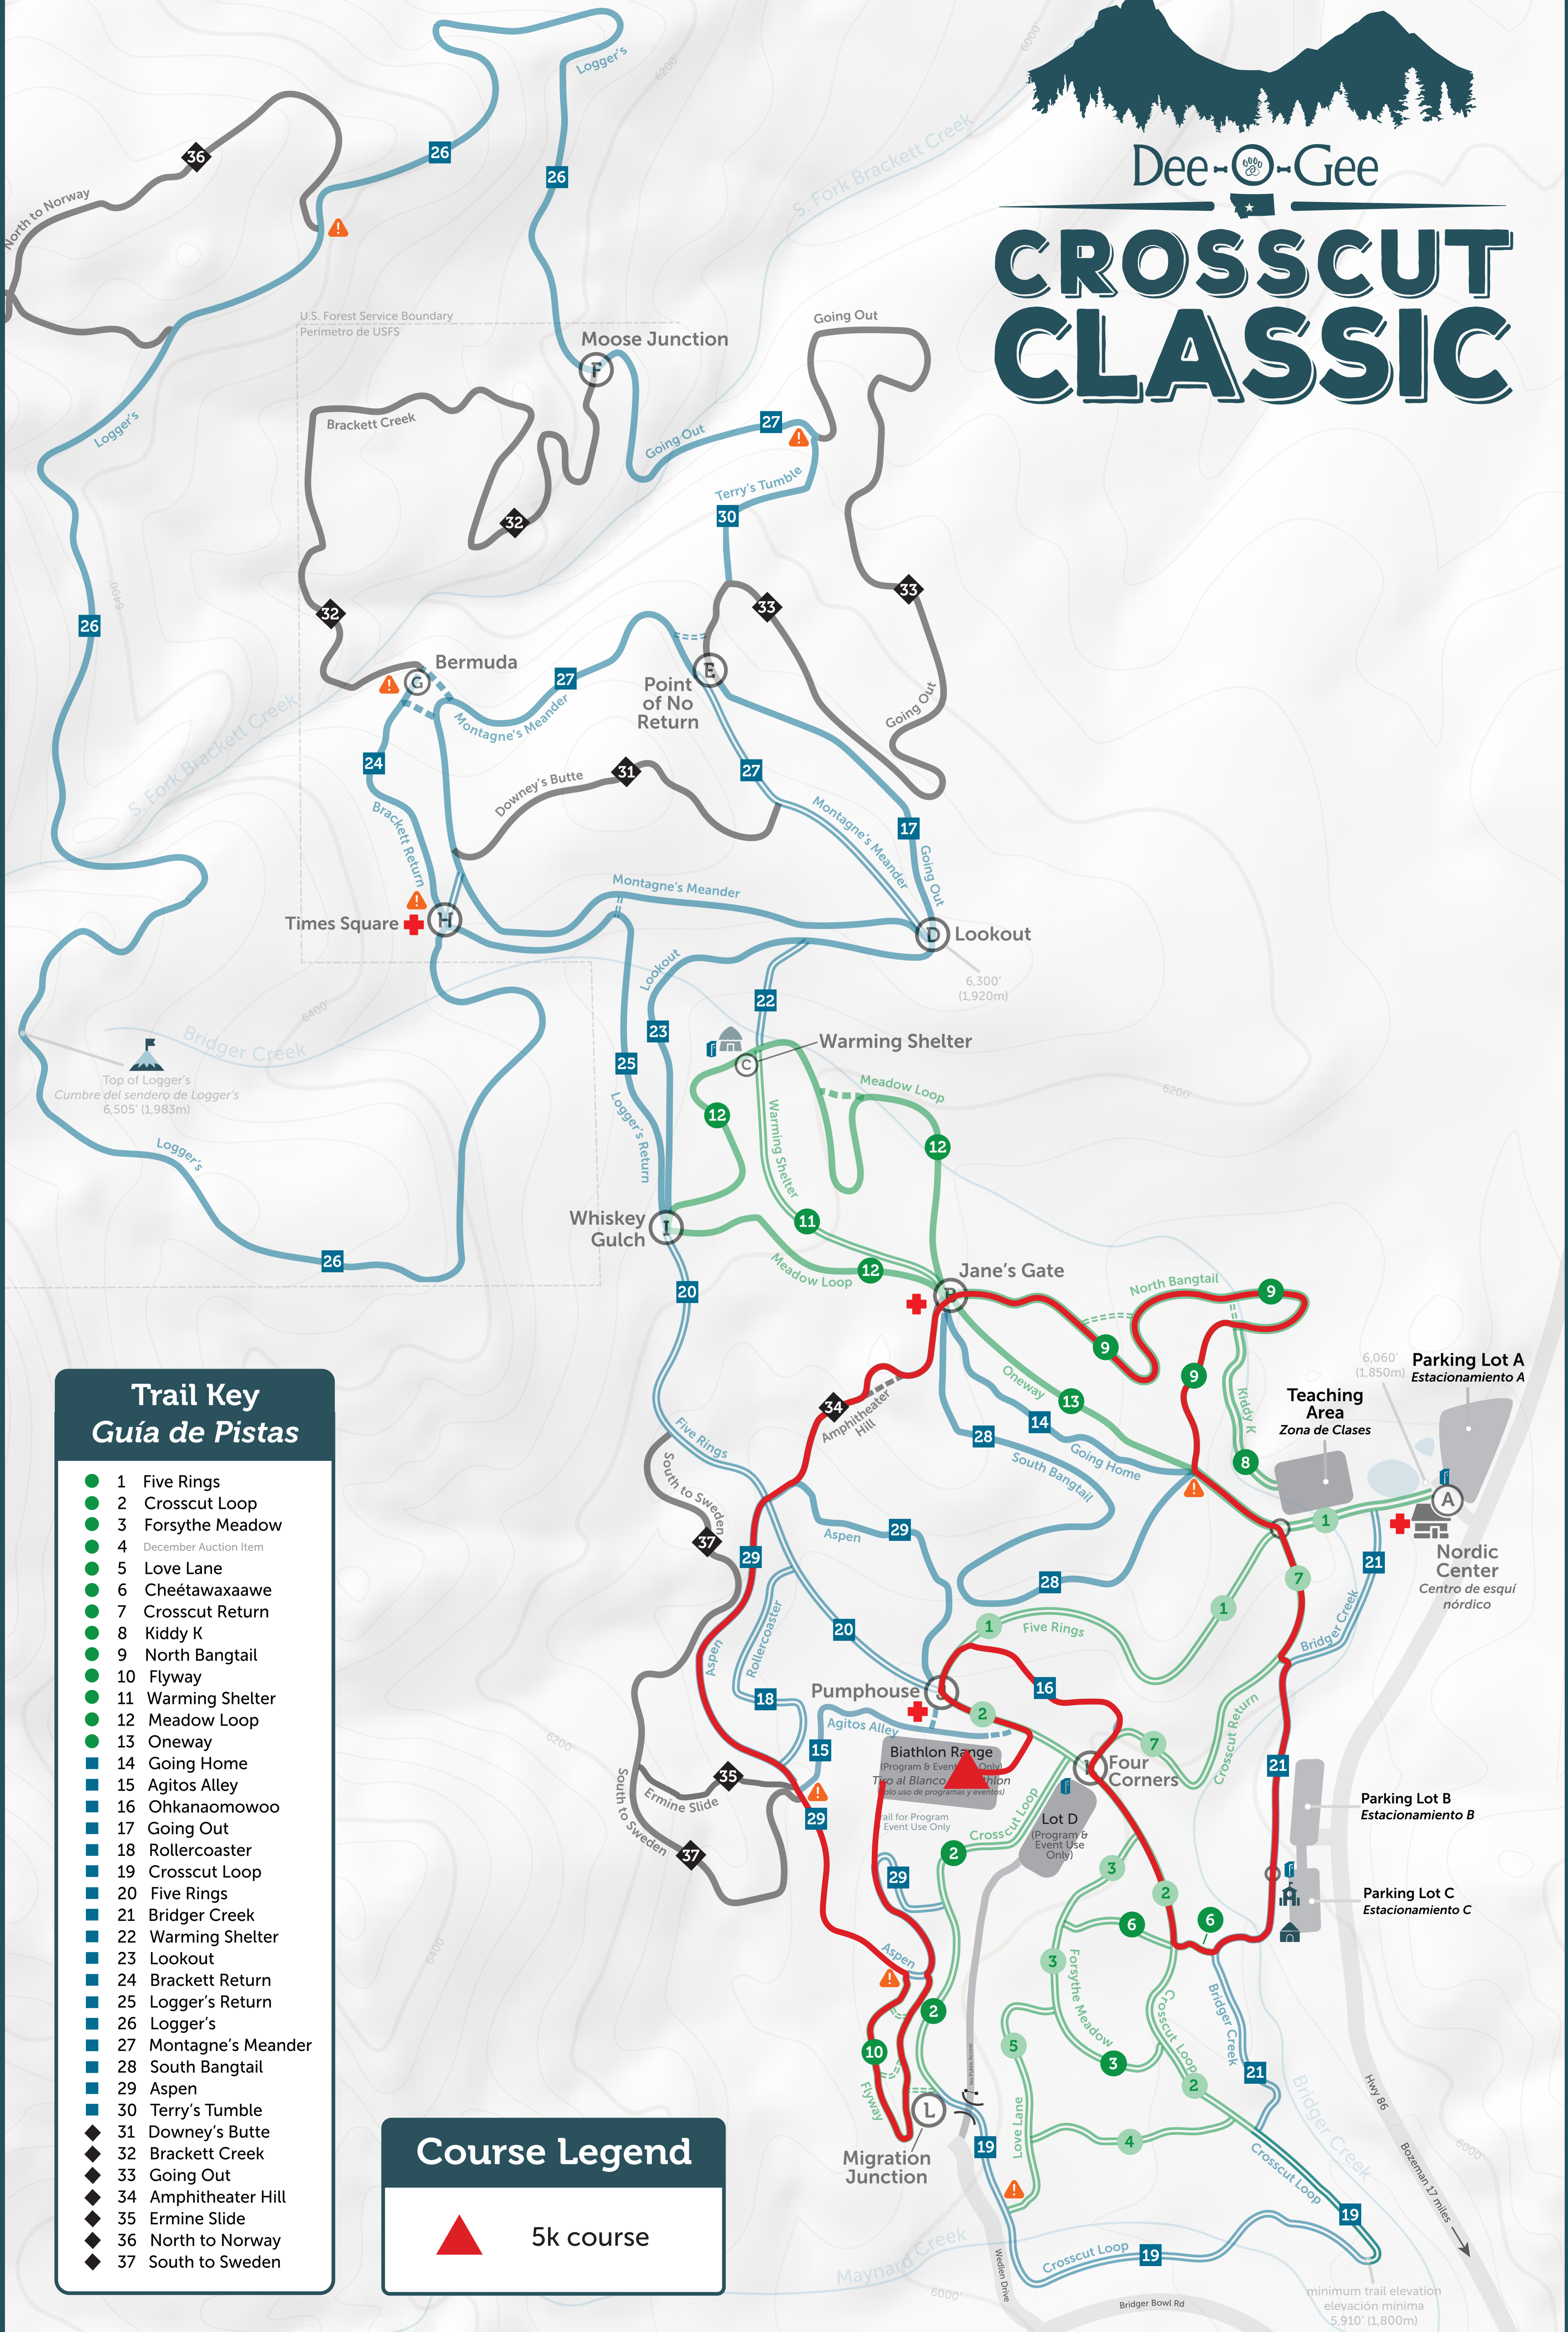

Dee-Ge

# CROSSCUT CLASSIC

## Trail Key Guía de Pistas

- 1 Five Rings
- 2 Crosscut Loop
- 3 Forsythe Meadow
- 4 December Auction Item
- 5 Love Lane
- 6 Cheétawaxaawe
- 7 Crosscut Return
- 8 Kiddy K
- 9 North Bangtail
- 10 Flyway
- 11 Warming Shelter
- 12 Meadow Loop
- 13 Oneway
- 14 Going Home
- 15 Agitos Alley
- 16 Ohkanaomowoo
- 17 Going Out
- 18 Rollercoaster
- 19 Crosscut Loop
- 20 Five Rings
- 21 Bridger Creek
- 22 Warming Shelter
- 23 Lookout
- 24 Brackett Return
- 25 Logger's Return
- 26 Logger's
- 27 Montagne's Meander
- 28 South Bangtail
- 29 Aspen
- 30 Terry's Tumble
- ◆ 31 Downey's Butte
- ◆ 32 Brackett Creek
- ◆ 33 Going Out
- ◆ 34 Amphitheater Hill
- ◆ 35 Ermine Slide
- ◆ 36 North to Norway
- ◆ 37 South to Sweden

## Course Legend

 5k course

minimum trail elevation  
elevación mínima  
5,910' (1,800m)