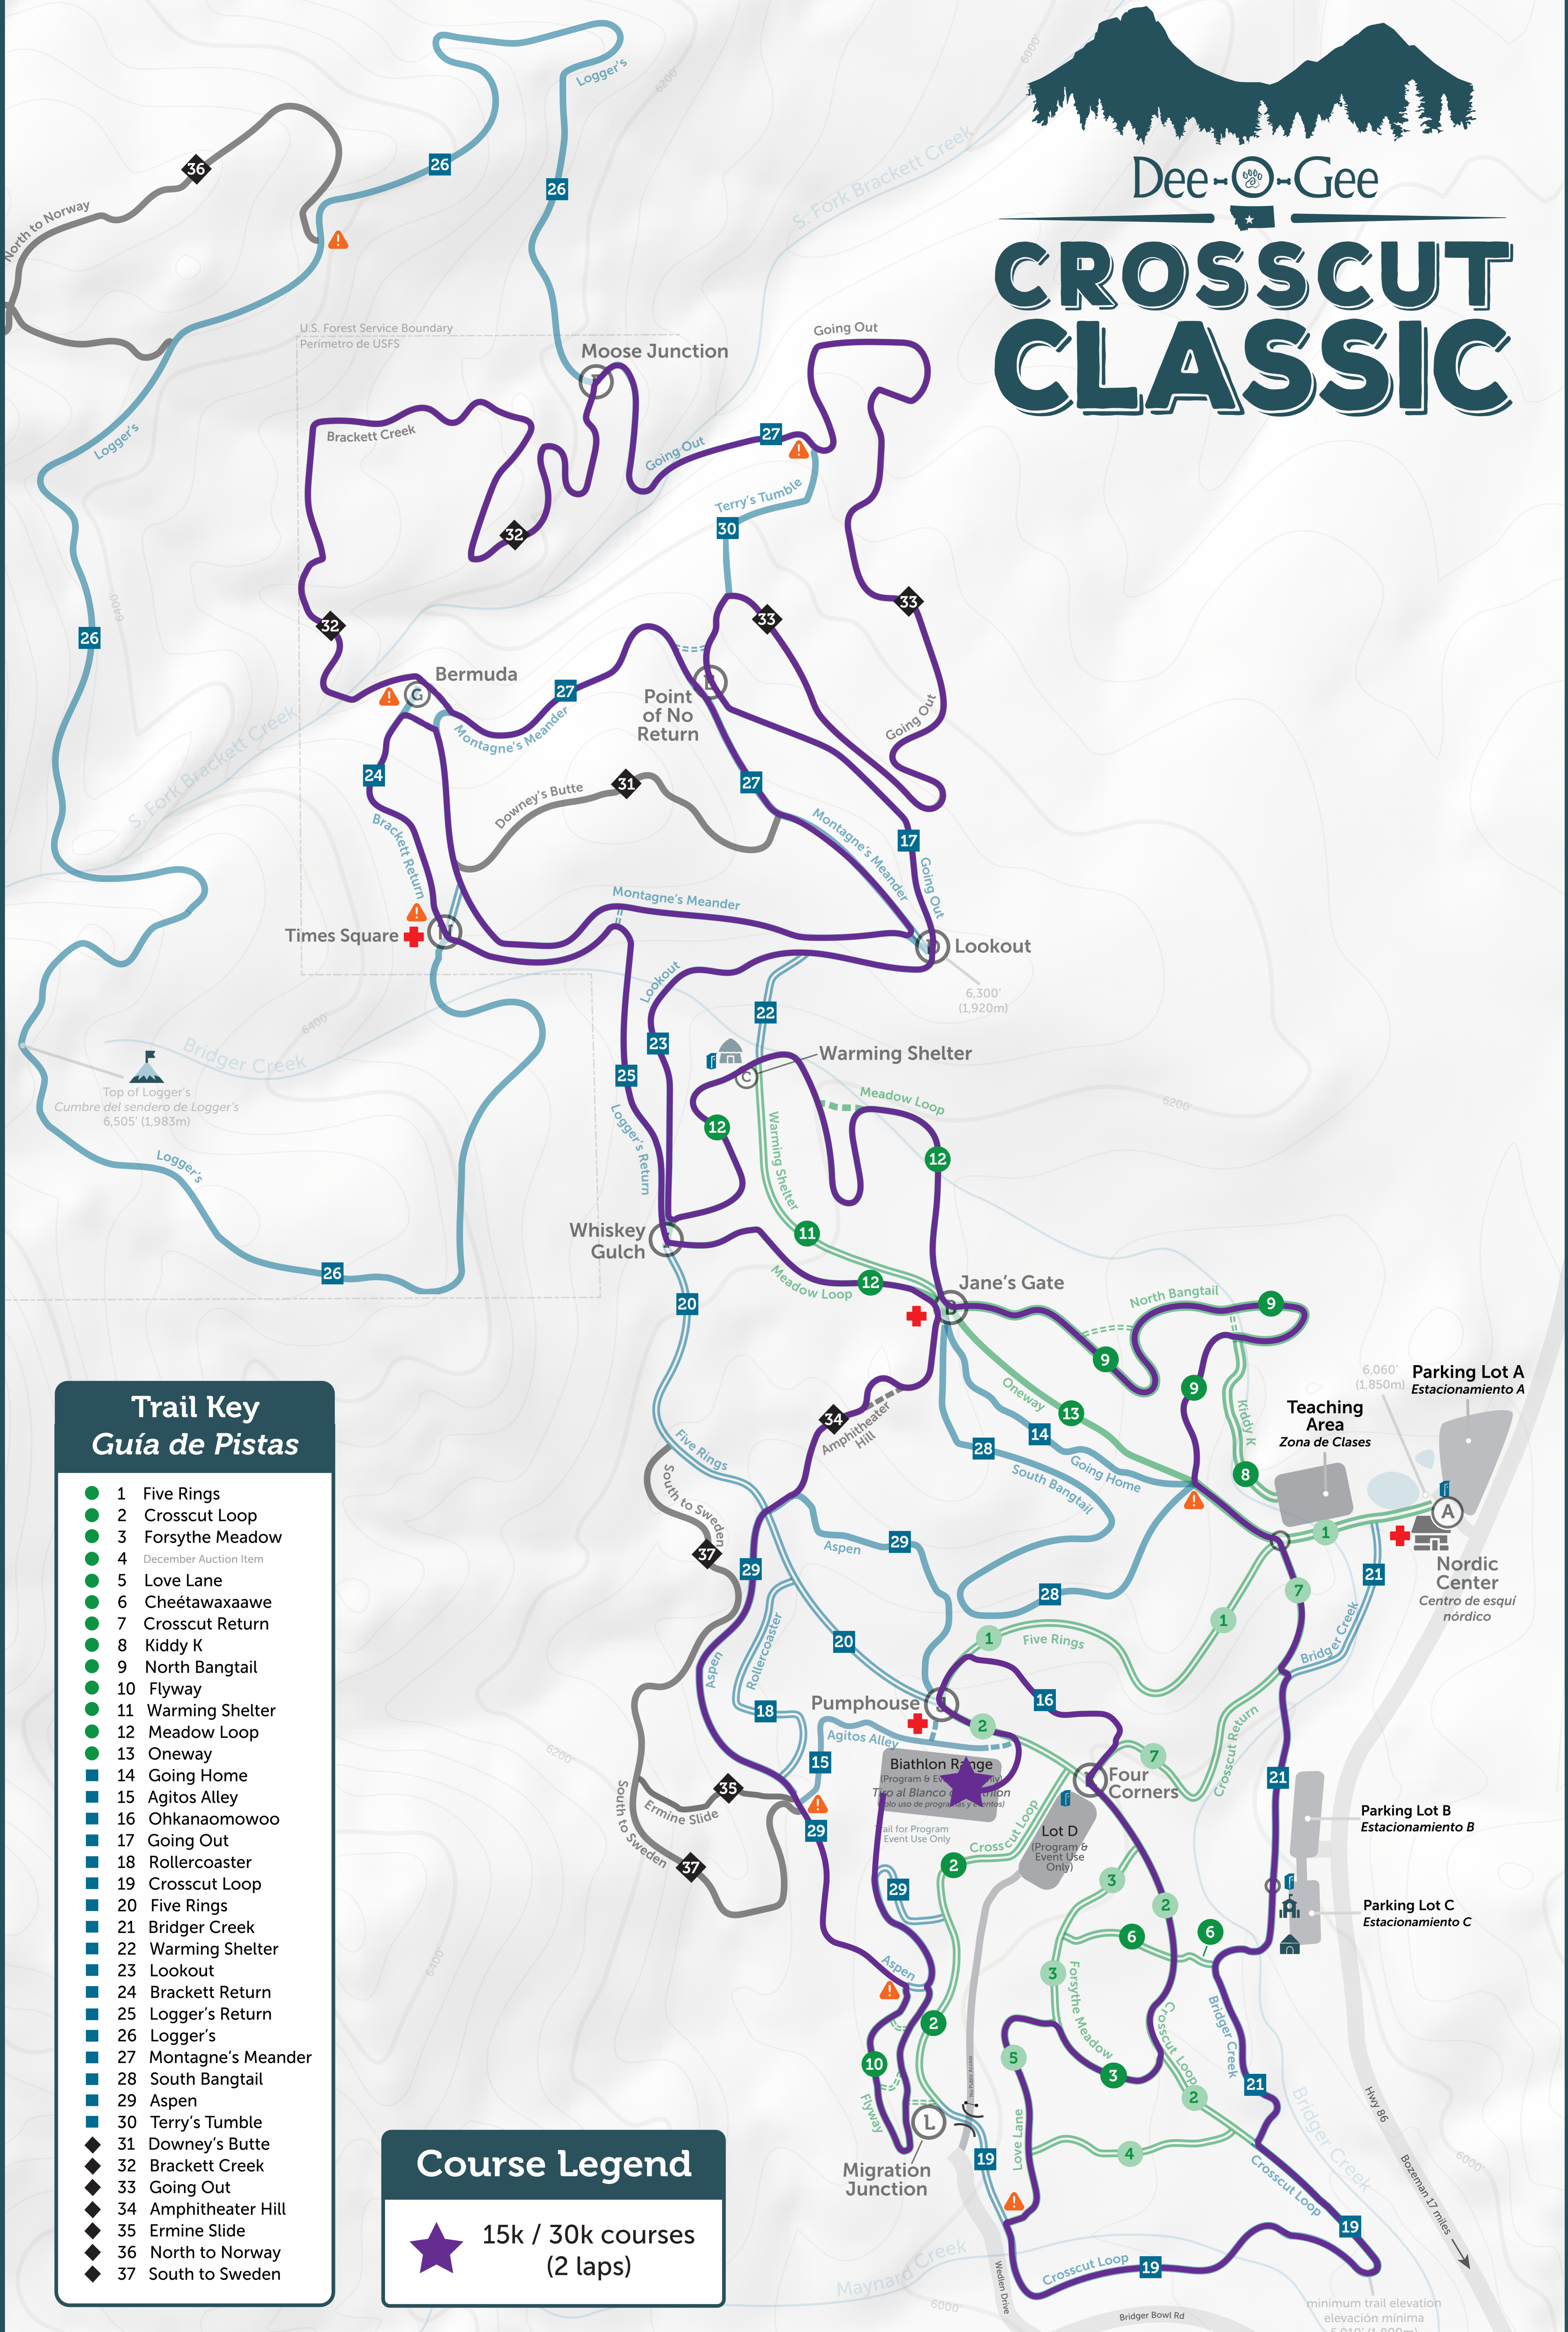

Dee-Ge

CROSSCUT CLASSIC

Trail Key Guía de Pistas

- 1 Five Rings
- 2 Crosscut Loop
- 3 Forsythe Meadow
- 4 December Auction Item
- 5 Love Lane
- 6 Cheétawaxaawe
- 7 Crosscut Return
- 8 Kiddy K
- 9 North Bangtail
- 10 Flyway
- 11 Warming Shelter
- 12 Meadow Loop
- 13 Oneway
- 14 Going Home
- 15 Agitos Alley
- 16 Ohkanaomowoo
- 17 Going Out
- 18 Rollercoaster
- 19 Crosscut Loop
- 20 Five Rings
- 21 Bridger Creek
- 22 Warming Shelter
- 23 Lookout
- 24 Brackett Return
- 25 Logger's Return
- 26 Logger's
- 27 Montagne's Meander
- 28 South Bangtail
- 29 Aspen
- 30 Terry's Tumble
- ◆ 31 Downey's Butte
- ◆ 32 Brackett Creek
- ◆ 33 Going Out
- ◆ 34 Amphitheater Hill
- ◆ 35 Ermine Slide
- ◆ 36 North to Norway
- ◆ 37 South to Sweden

Course Legend

- ★ 15k / 30k courses (2 laps)

Parking Lot A
Estacionamiento A

Teaching Area
Zona de Clases

Nordic Center
Centro de esquí nórdico

Parking Lot B
Estacionamiento B

Parking Lot C
Estacionamiento C

minimum trail elevation
elevación mínima
5,910' (1,800m)